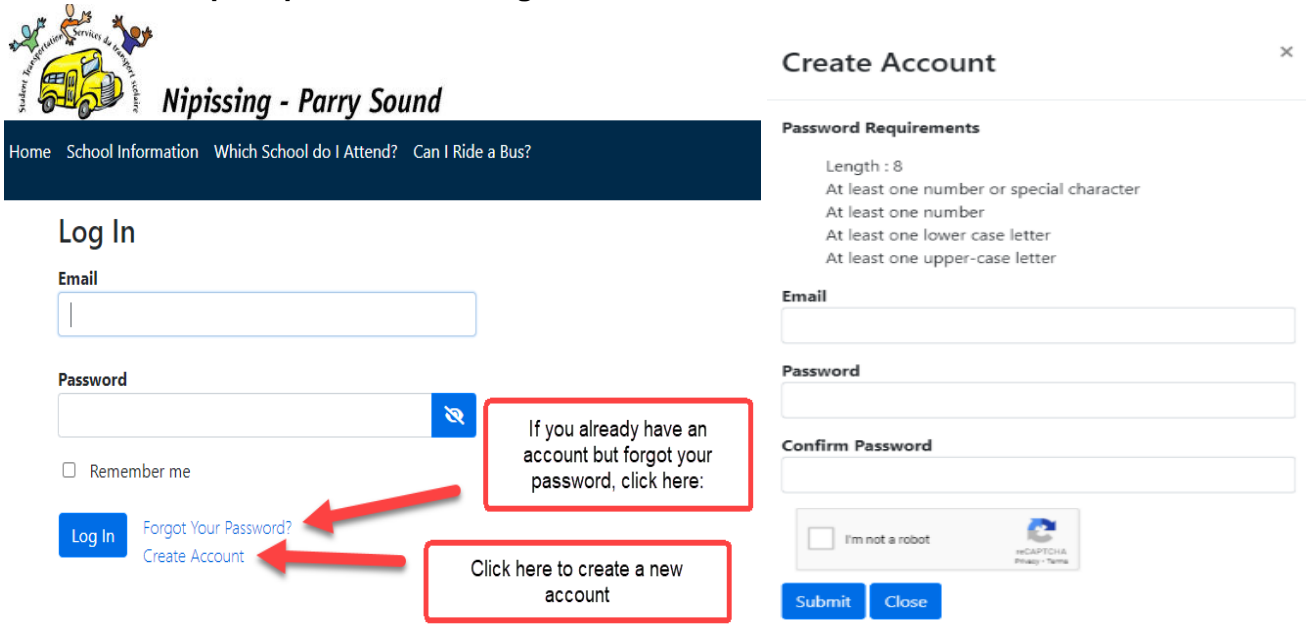

BUS PLANNER PARENT PORTAL WEB INSTRUCTIONS

1. Click the green BusPlanner Web icon on the middle left hand side of our home page.

2. Select Parent Portal.

3. Use your email and password to log in. If you do not have an account, select "Create Account" and follow the prompts to create a login.