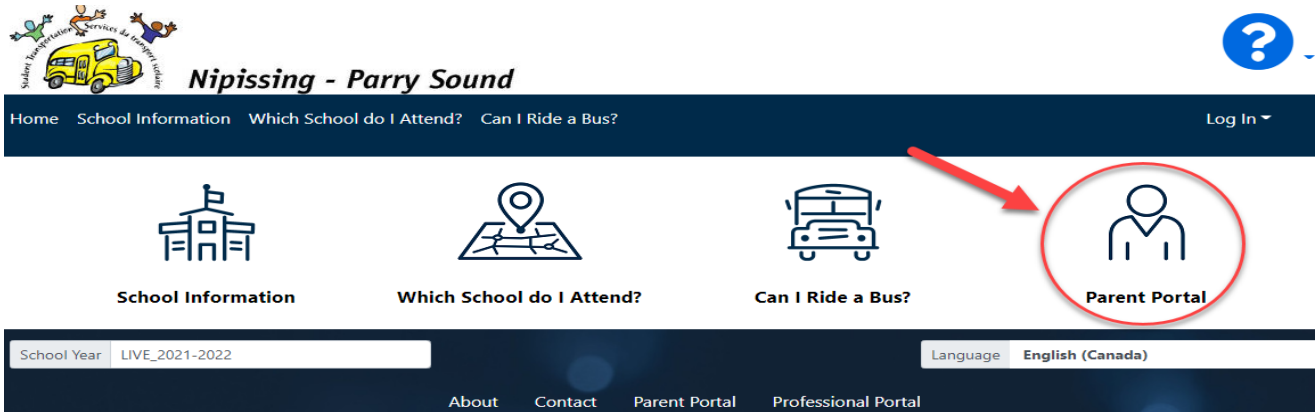

BUS PLANNER PARENT PORTAL WEB INSTRUCTIONS

1. Click the green BusPlanner Web icon on the middle left hand side of our home page.

2. Select Parent Portal.

3. Use your email and password to log in. If you do not have an account, select "Create Account" and follow the prompts to create a login.