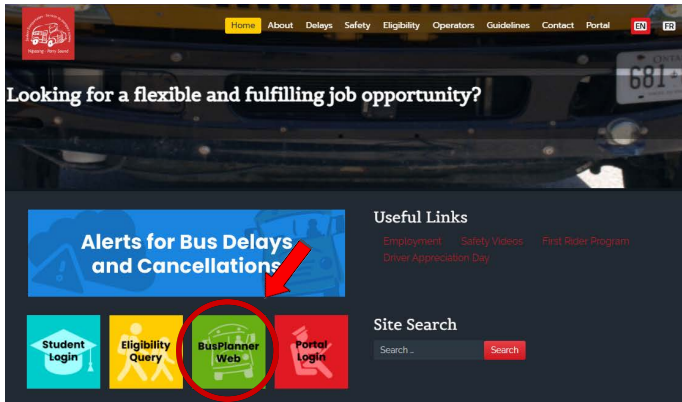

BUS PLANNER PARENT PORTAL WEB INSTRUCTIONS

1. Click the green BusPlanner Web icon on the middle left hand side of our home page.

2. Select Parent Portal.

3. Use your email and password to log in. If you do not have an account, select "Create Account" and follow the prompts to create a login.